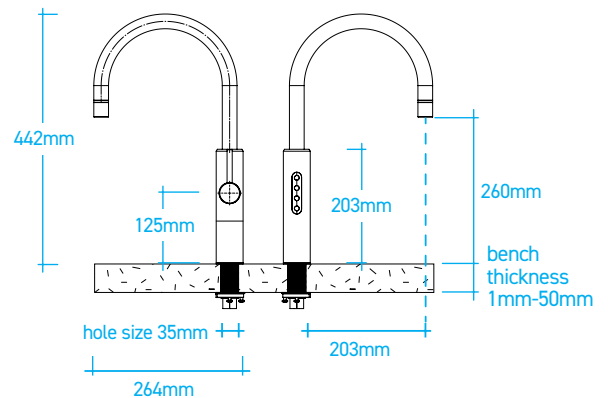

Contact your home experts today to create your dream kitchen!

0800 636 0 636

www.billi.co.nz